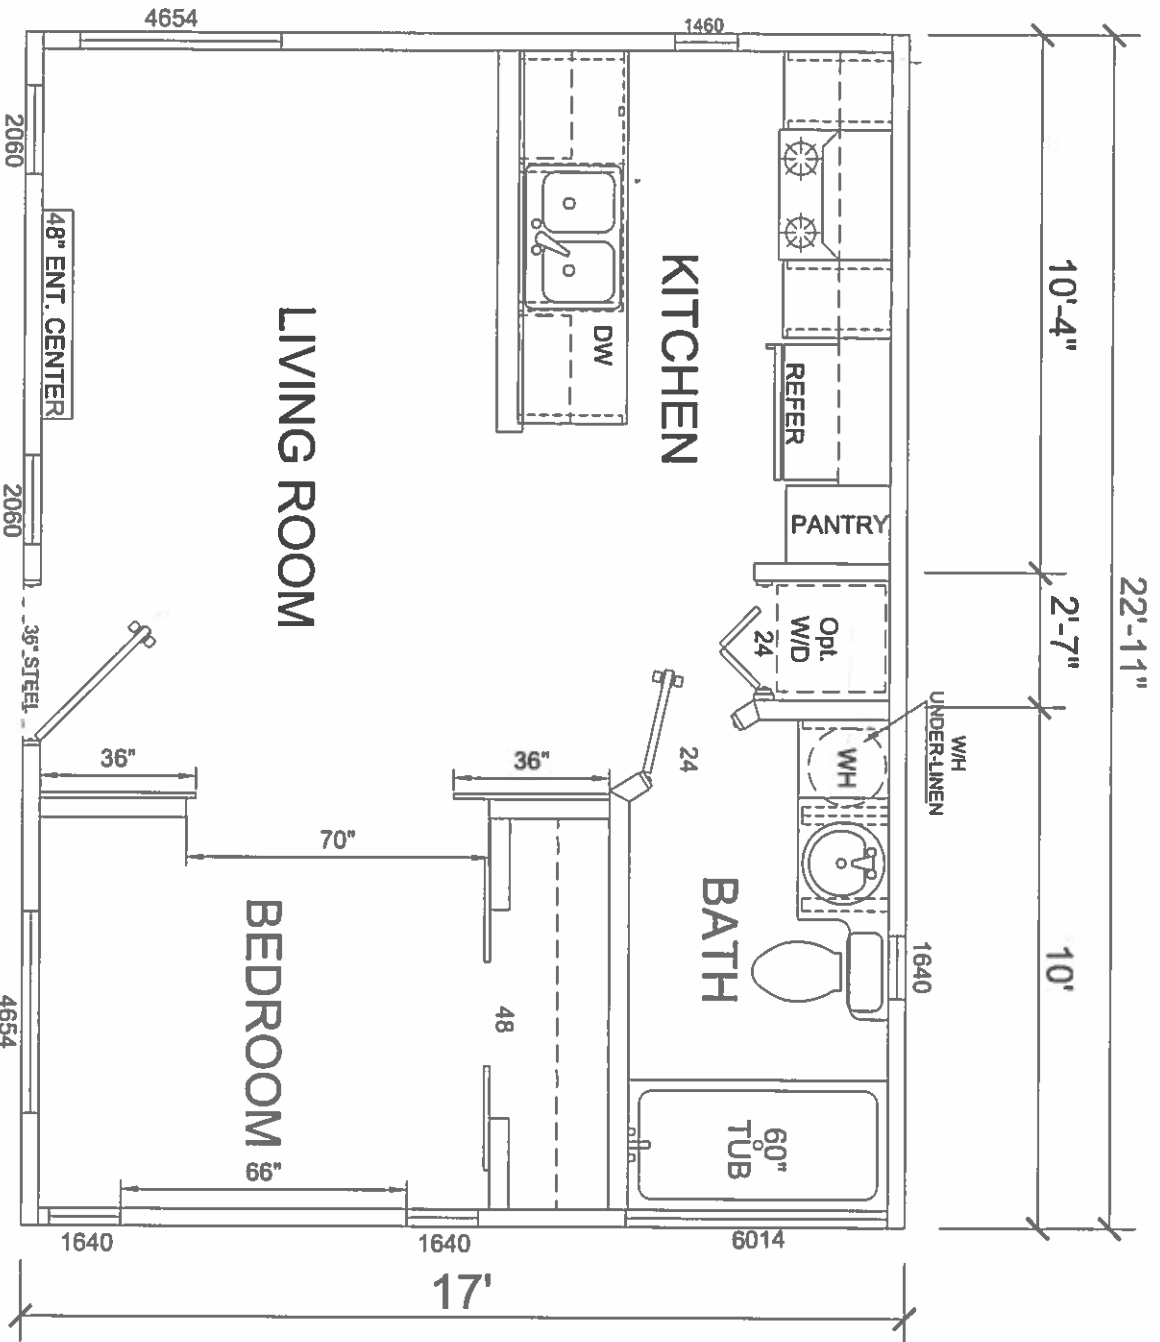

Platinum Cottages

DBI SHED Roof
399.45 sq ft

REVISIONS

NO.	DESCRIPTION

MODEL:	318 FP
TITLE:	FLOOR PLAN
DRAWN BY:	L. Mast
SCALE:	1/8" = 1'-0"
DATE:	5/24/2017

SHEET

A-101

PROPRIETARY AND CONFIDENTIAL.
THESE DIMENSIONS ARE ORIGINAL.
PROPRIETARY AND CONFIDENTIAL MATERIALS OR FINISHES NOT SHOWN.