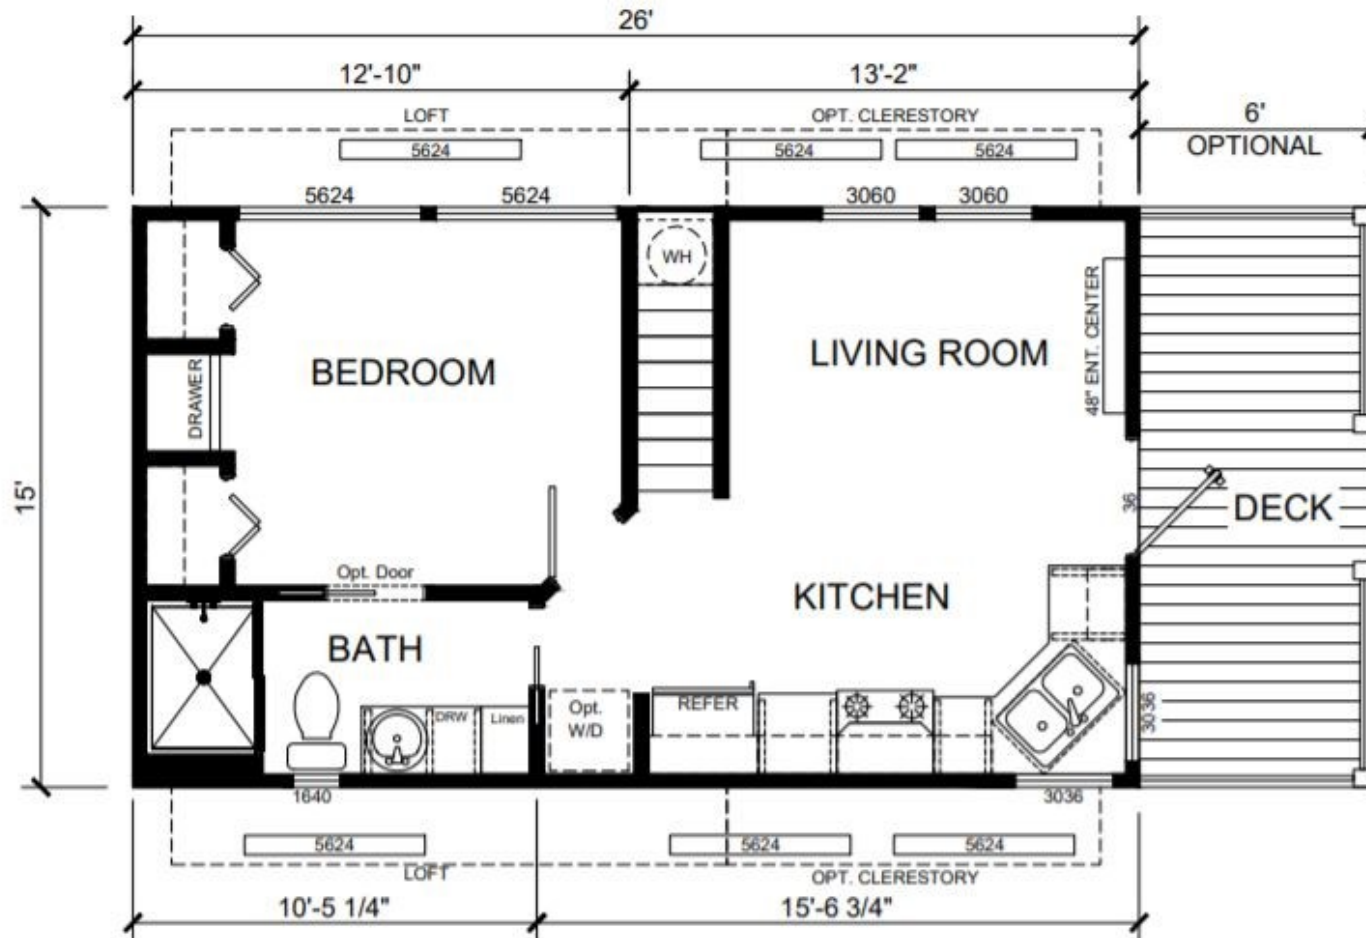

# Premier Loft—577SL

399 sqft

view our display models at 1201 U.S. Hwy. 175 W. Athens, TX 75751

**(903) 292-5172**

**www.rrcathens.com**

MHDRET00036207/IHB1526

**Recreational**  
Resort Cottages  
and cabins