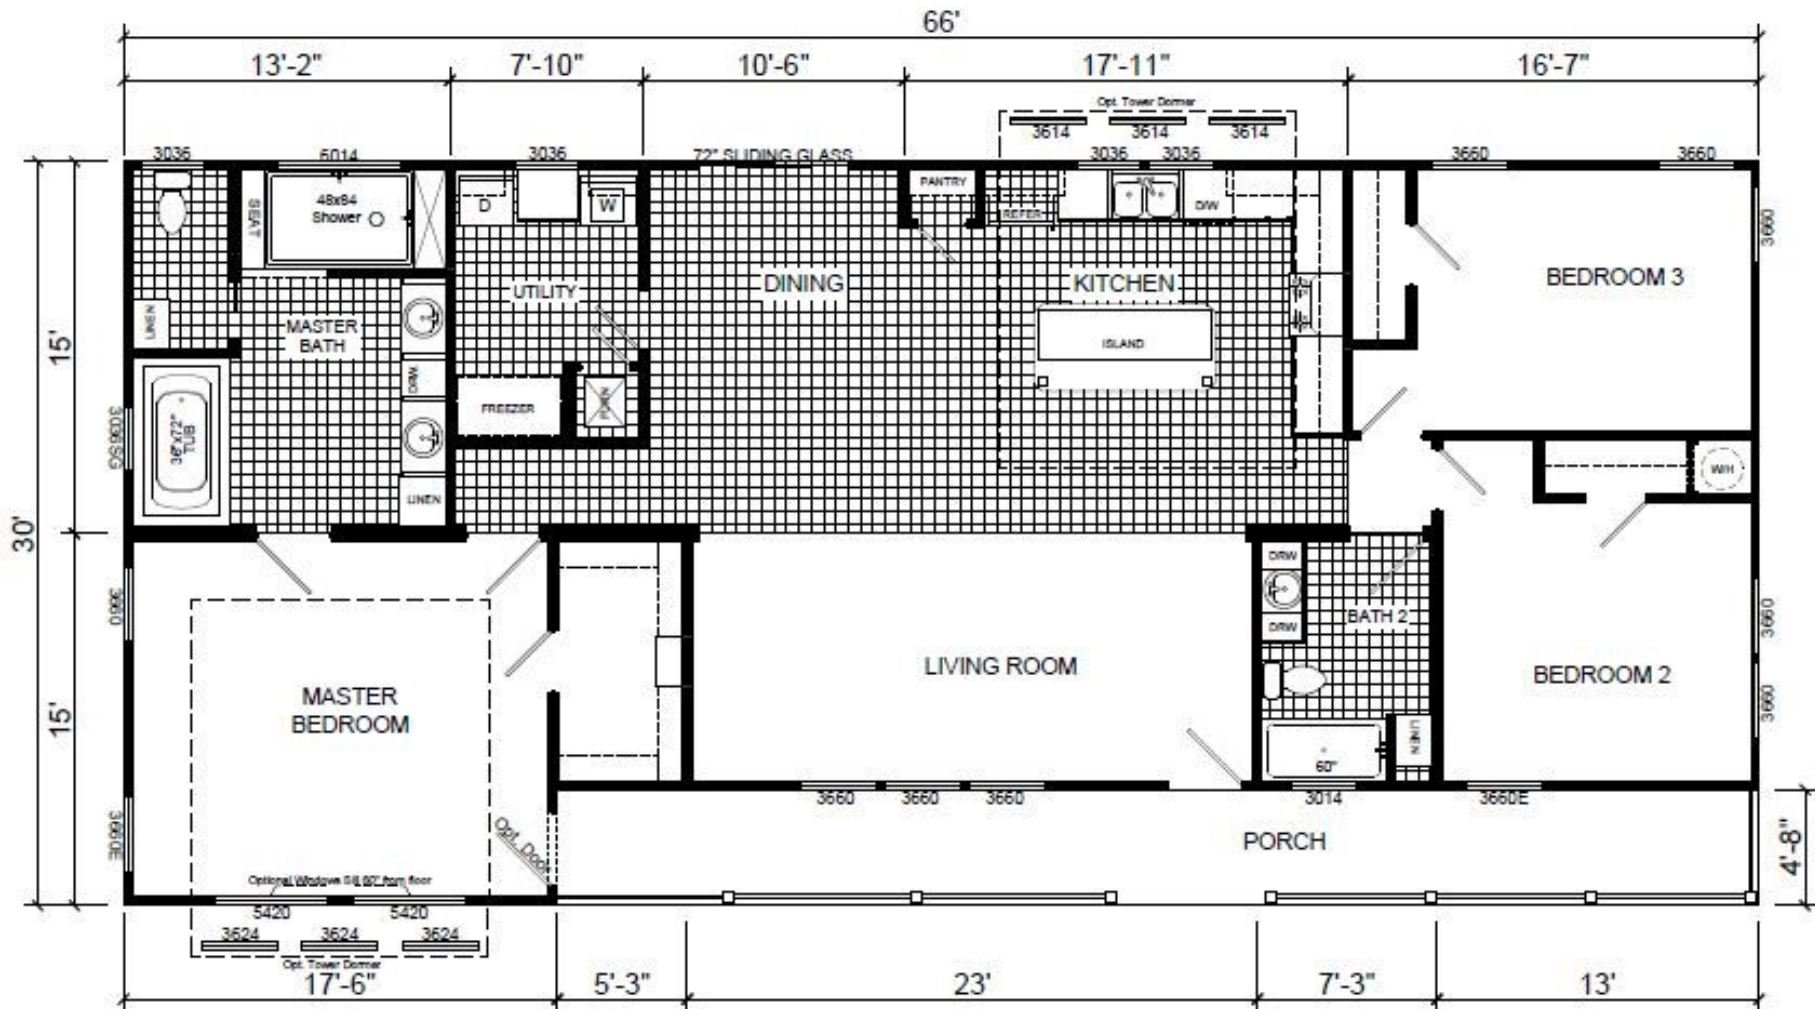

# ACADIA — 1753 SQFT

view our display models at 1201 U.S. Hwy. 175 W. Athens, TX 75751

**(903) 292-5172**

**www.rrcathens.com**

MHDRET00036207/IHB1526

**Recreational  
Resort Cottages  
and cabins**