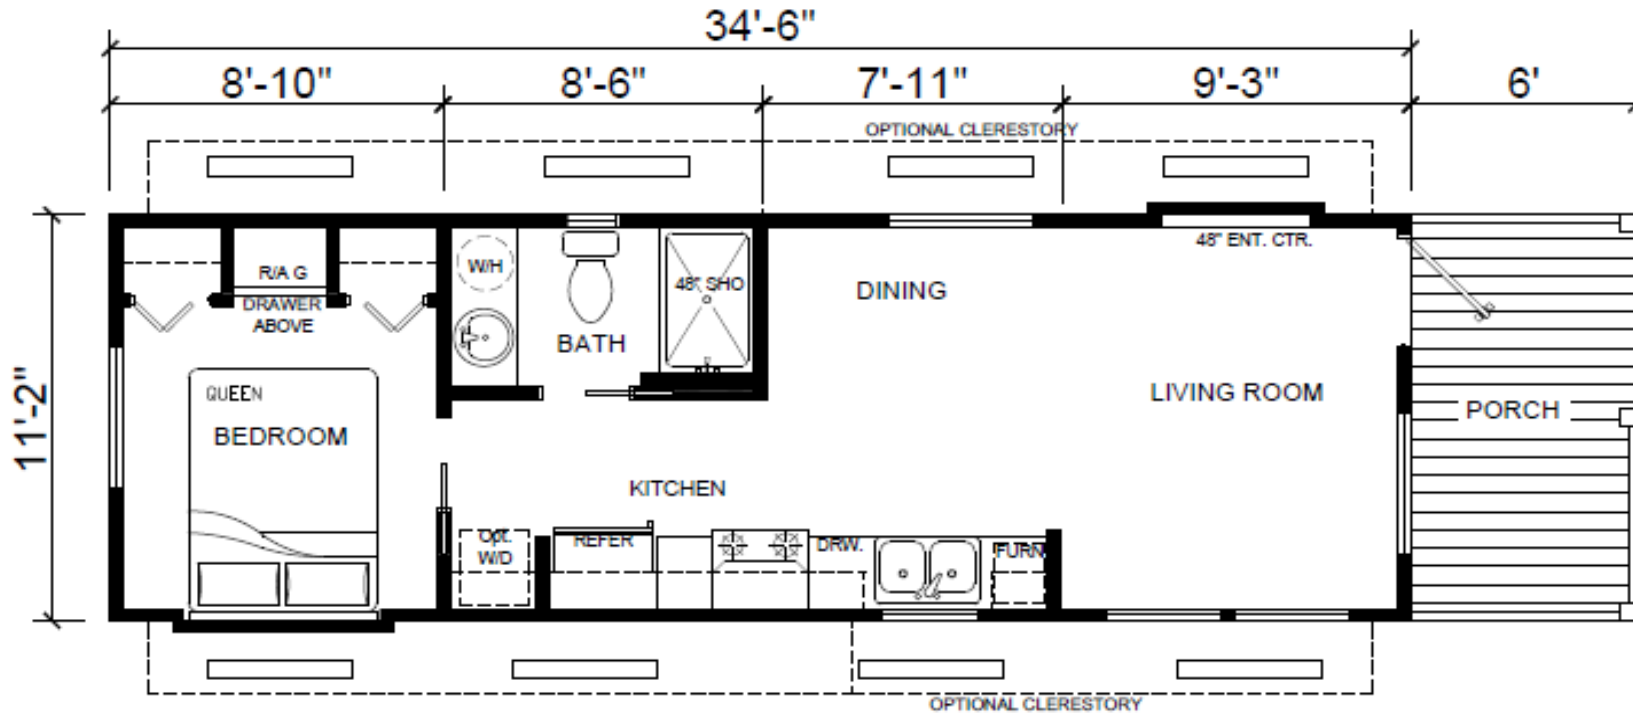

P-503 FP

399 SQ FT

**Recreational**  
Resort Cottages  
and cabins

view our display models at 1201 U.S. Hwy. 175 W. Athens, TX 75751

**(903) 292-5172**

**www.rrcathens.com**

MHDRET00036207/IHB1526