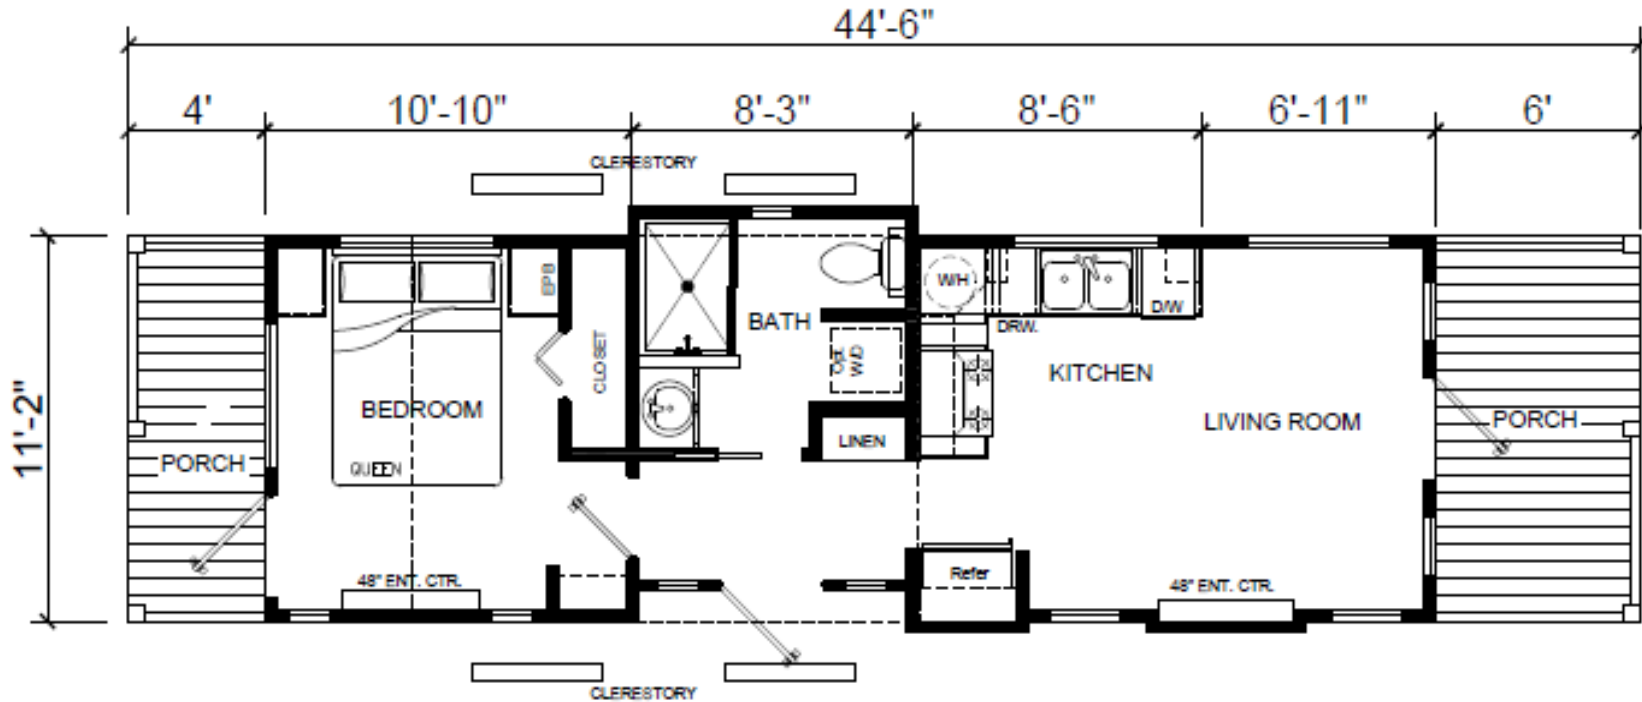

P-588 FPRP

399 SQ FT

view our display models at 1201 U.S. Hwy. 175 W. Athens, TX 75751

(903) 292-5172

www.rrcathens.com

MHDRET00036207/IHB1526

**Recreational
Resort Cottages
and cabins**