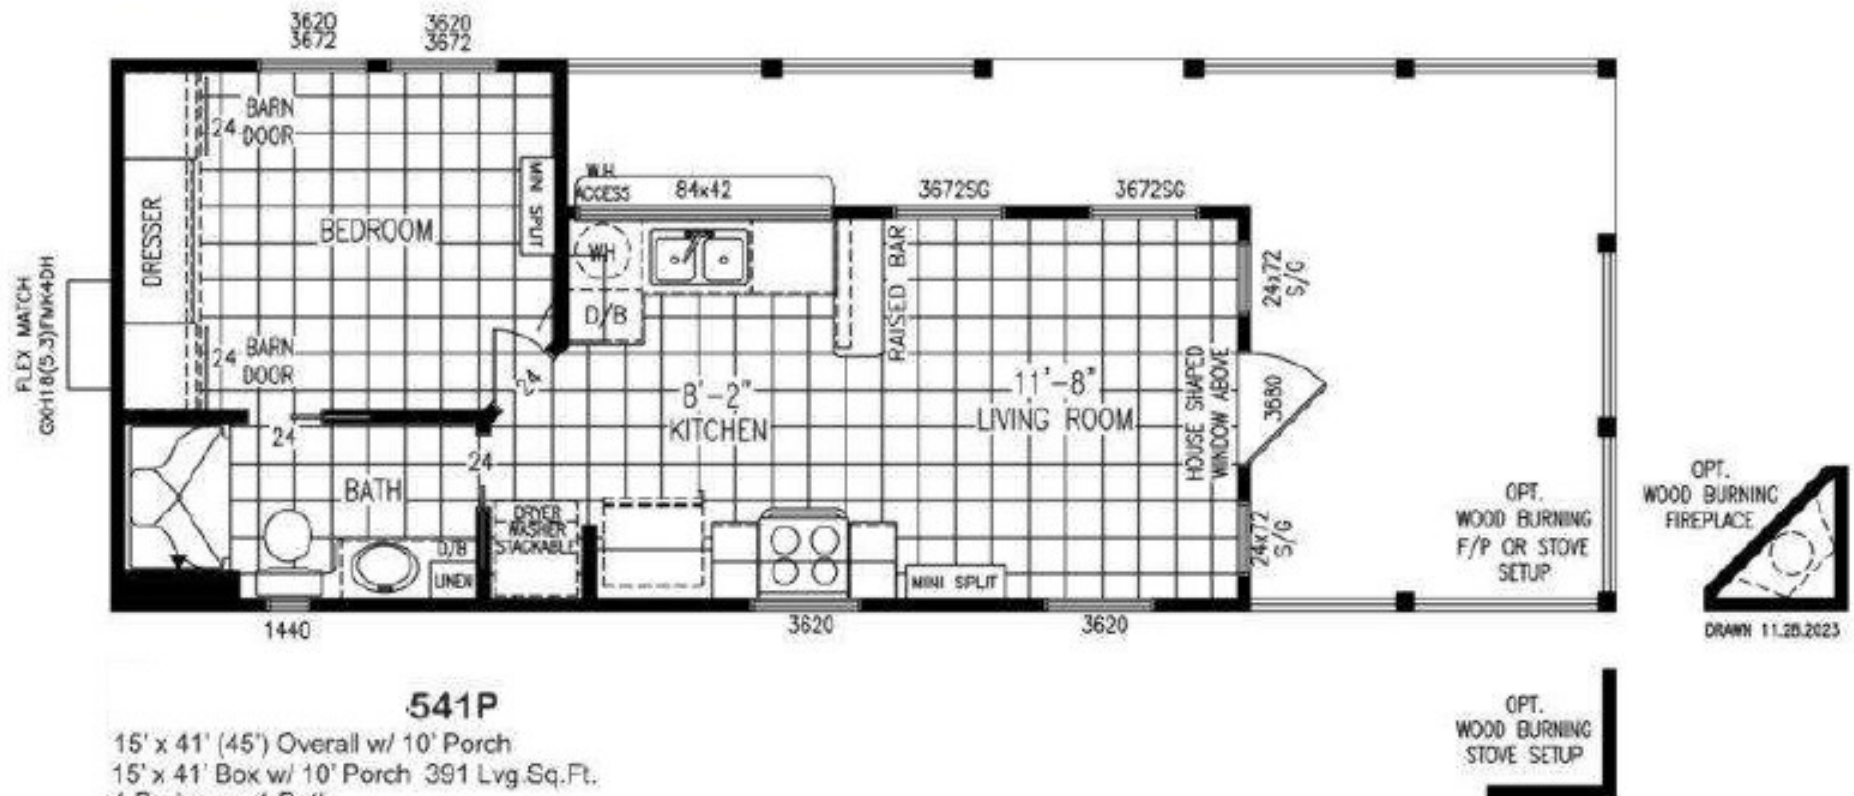

POLO RIDGE

399 SQFT

541P

15' x 41' (45') Overall w/ 10' Porch
15' x 41' Box w/ 10' Porch 391 Lvg. Sq. Ft.
1 Bedroom 1 Bath
Rev. 1-18-24

view our display models at 1201 U.S. Hwy. 175 W. Athens, TX 75751

(903) 292-5172