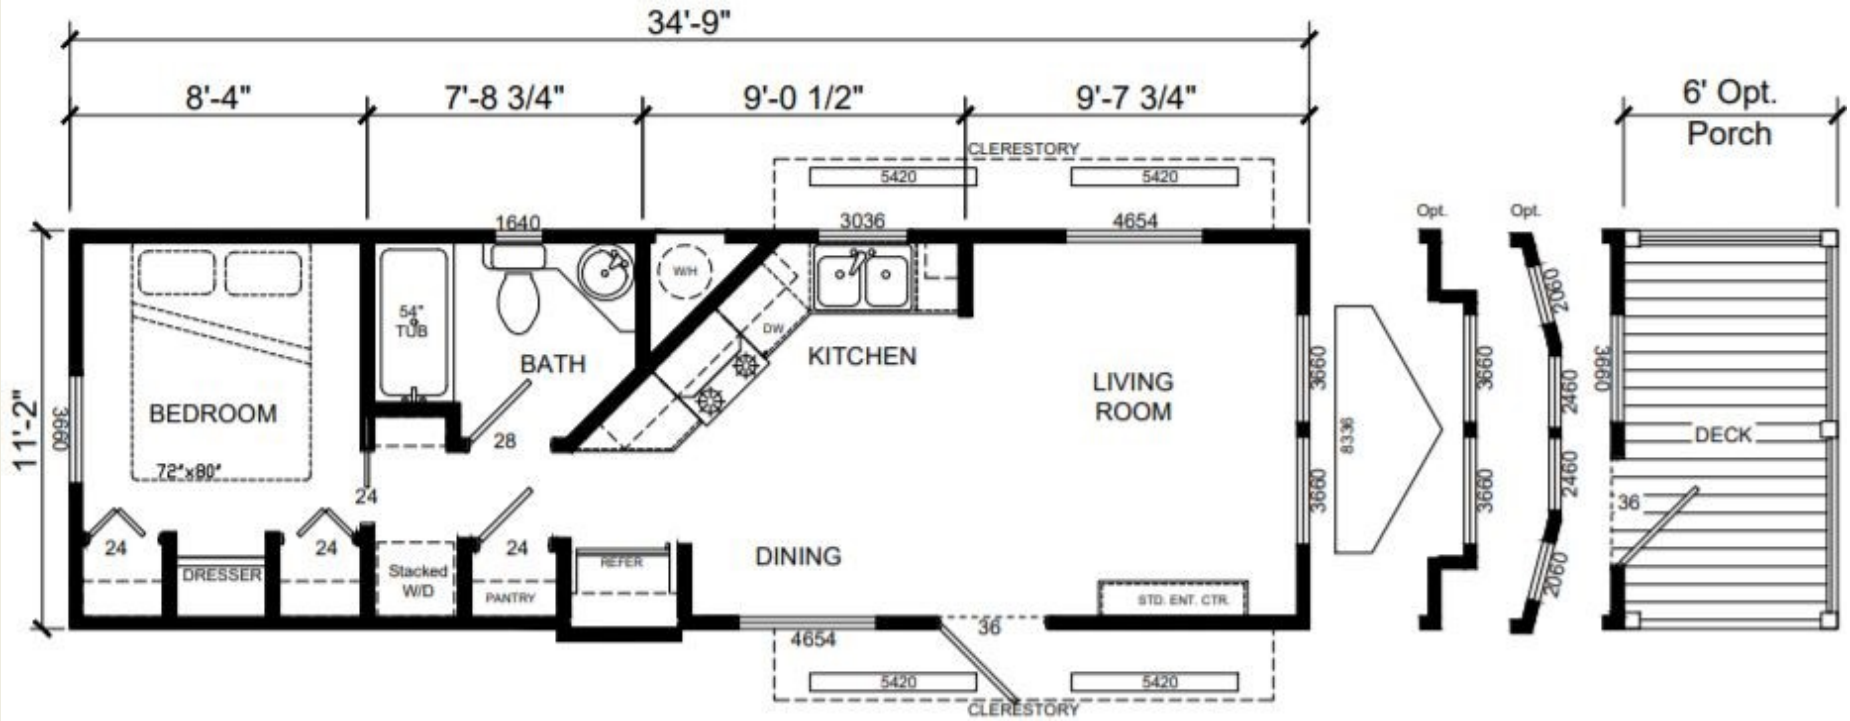

# RAVEN

399 SQFT

View our display models at: 1201 U.S. Hwy. 175 W. Athens, TX 75751

(903) 292-5172

[www.rrcathens.com](http://www.rrcathens.com)

MHDRET00036207/IHB1526