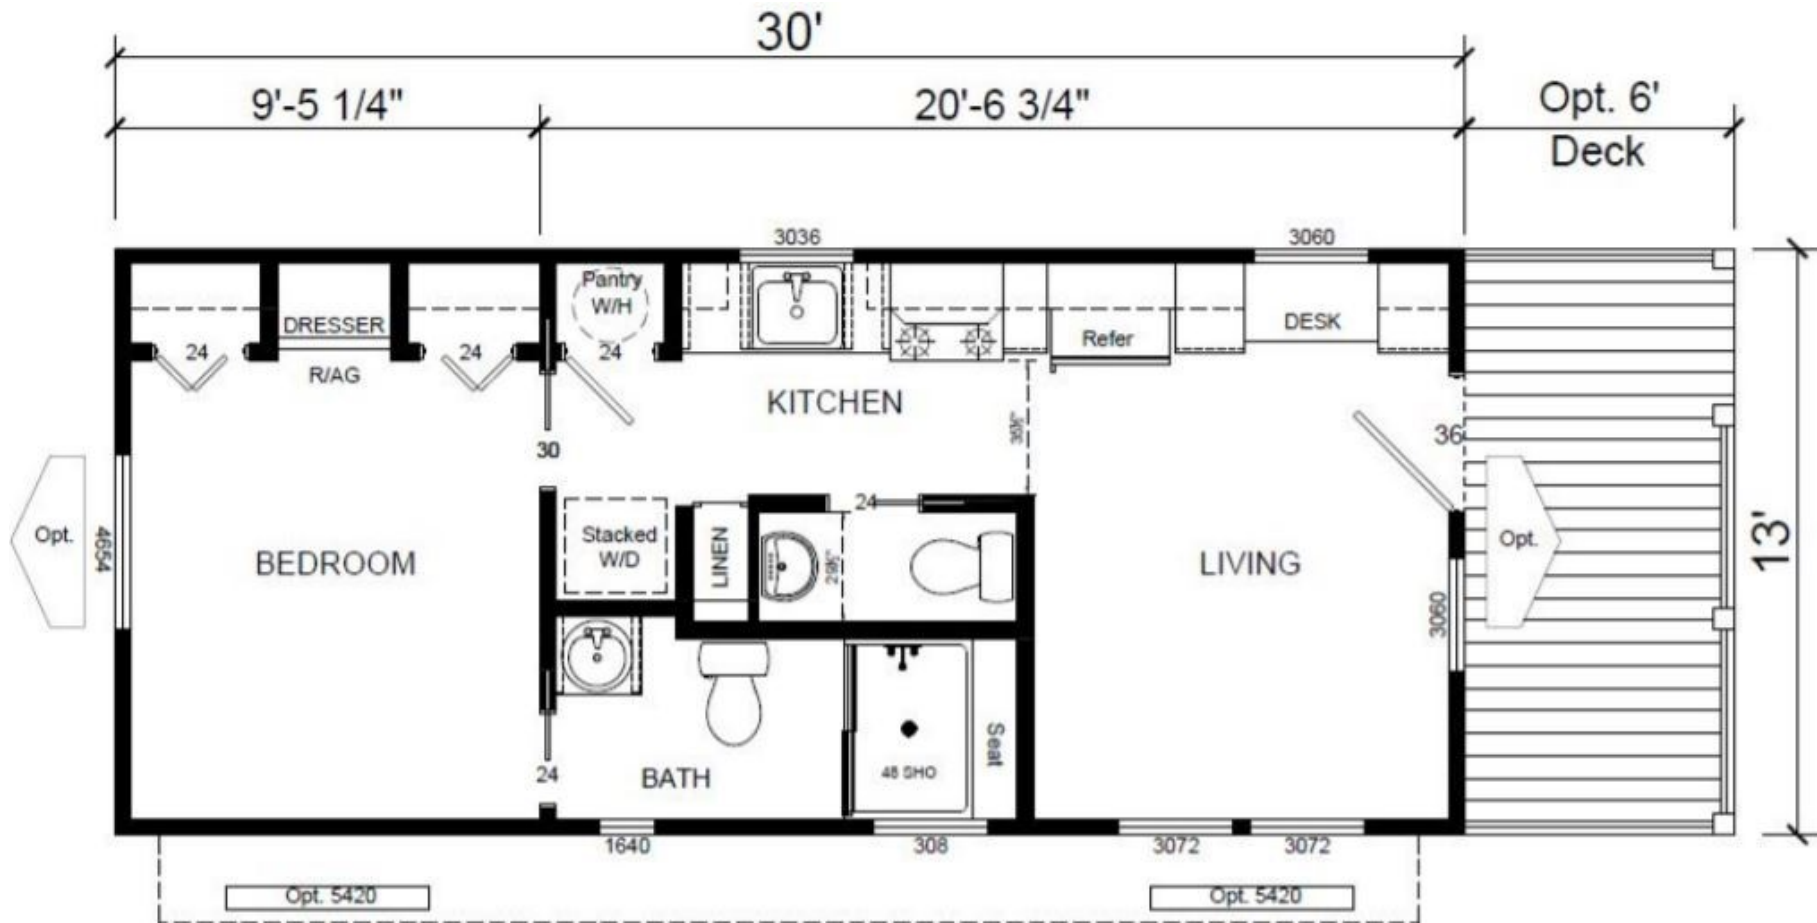

# The SandPiper

399 Sqft

view our display models at 1201 U.S. Hwy. 175 W. Athens, TX 75751

**(903) 292-5172**

**www.rrcathens.com**

MHDRET00036207/IHB1526