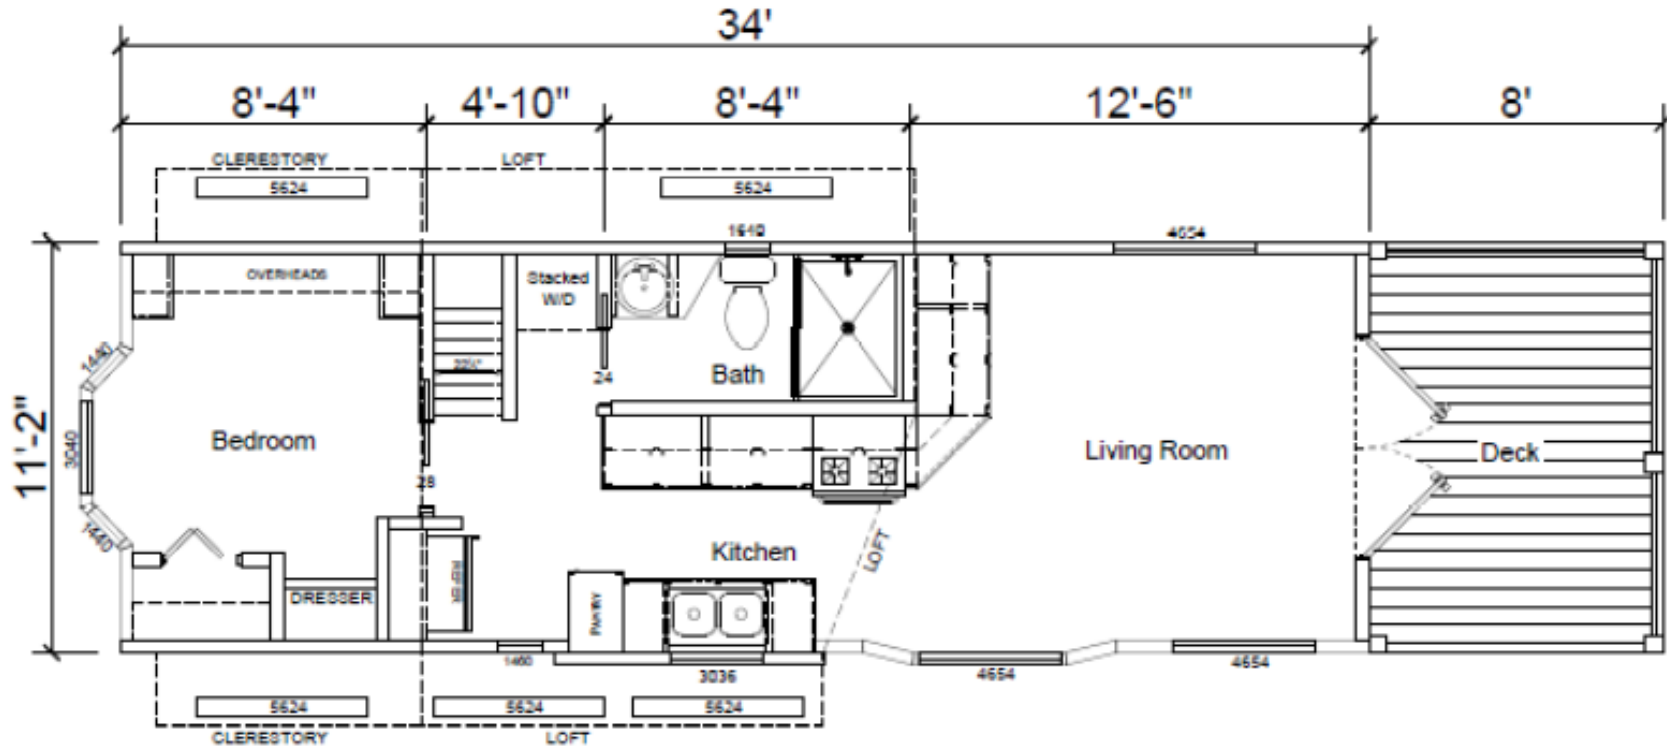

# The Timberline P-566SLFP

399 Sqft

view our display models at 1201 U.S. Hwy. 175 W. Athens, TX 75751

**(903) 292-5172**

**www.rrcathens.com**

MHDRET00036207/IHB1526

**Recreational  
Resort Cottages  
and cabins**