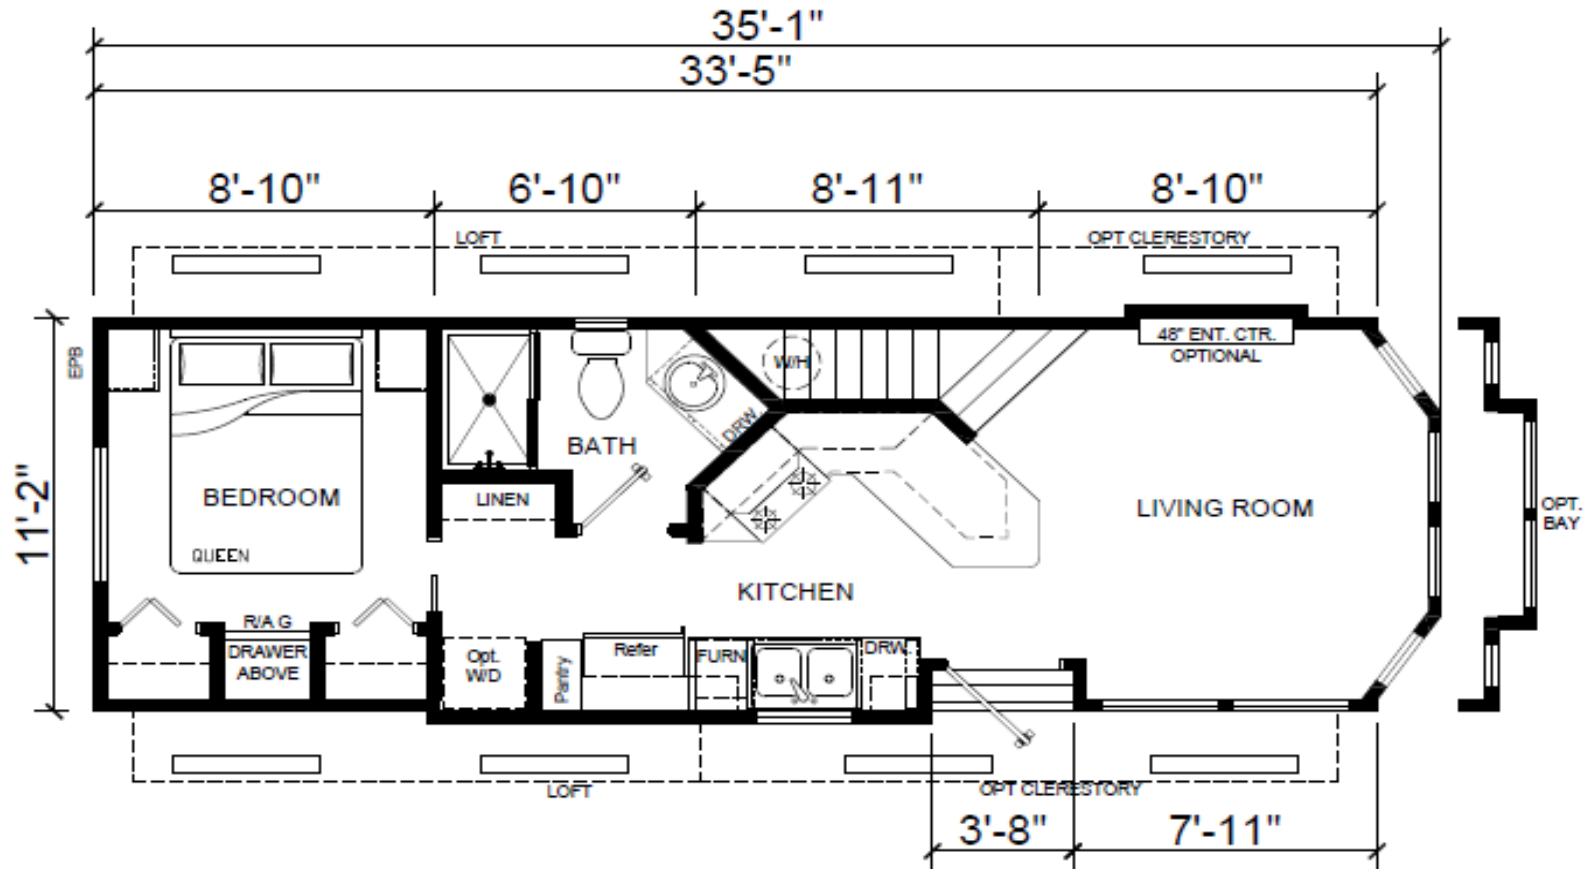

# TRINCA

399 SQ FT

view our display models at 1201 U.S. Hwy. 175 W. Athens, TX 75751

**(903) 292-5172**

**www.rrcathens.com**

MHDRET00036207/IHB1526

**Recreational  
Resort Cottages  
and cabins**