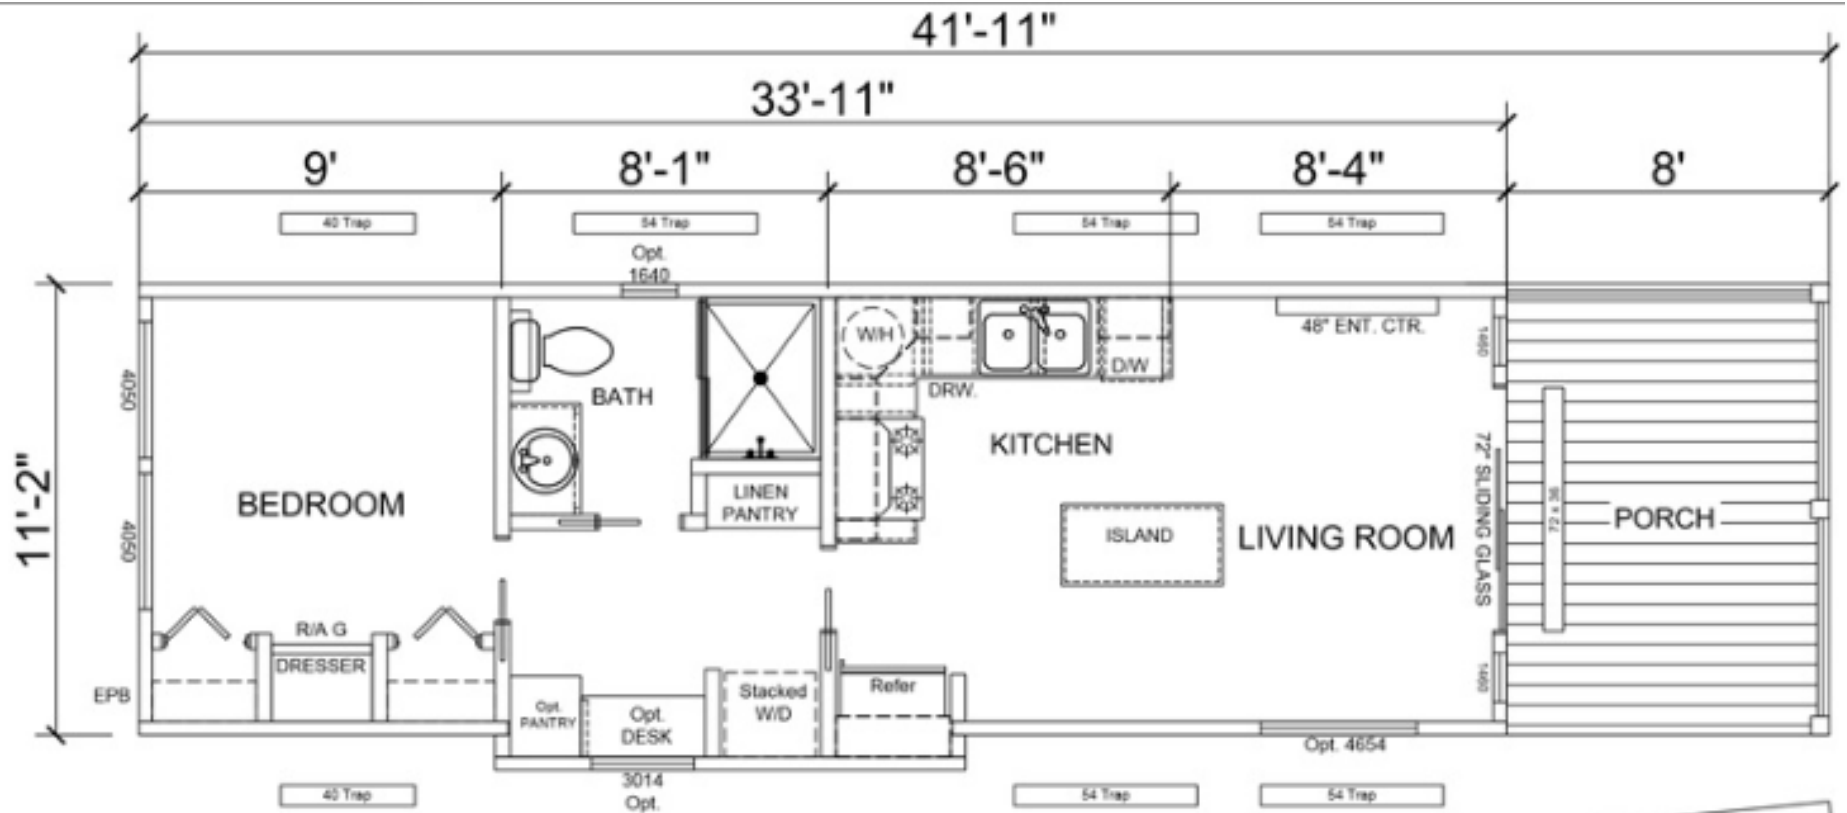

# The WEDGE

399 Sqft

view our display models at 1201 U.S. Hwy. 175 W. Athens, TX 75751

**(903) 292-5172**

**www.rrcathens.com**

MHDRET00036207/IHB1526