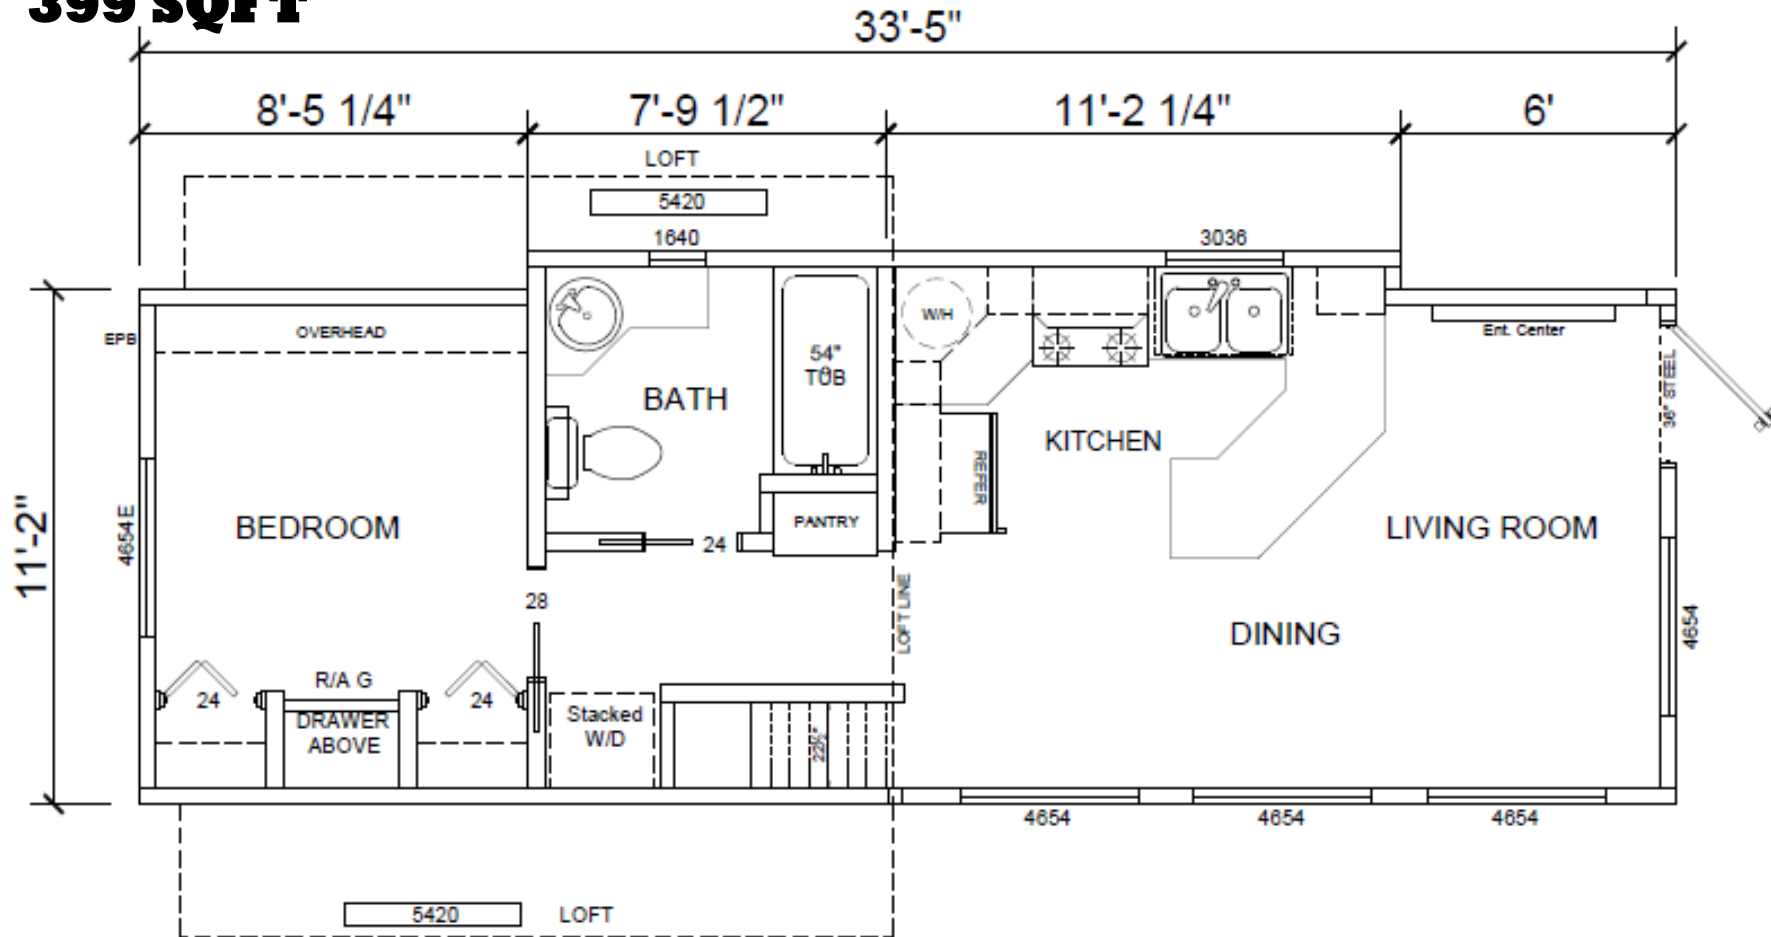

COYOTE—561SL

399 SQFT

view our display models at 1201 U.S. Hwy. 175 W. Athens, TX 75751

(903) 292-5172

www.rrcathens.com

MHDRET00036207/IHB1526