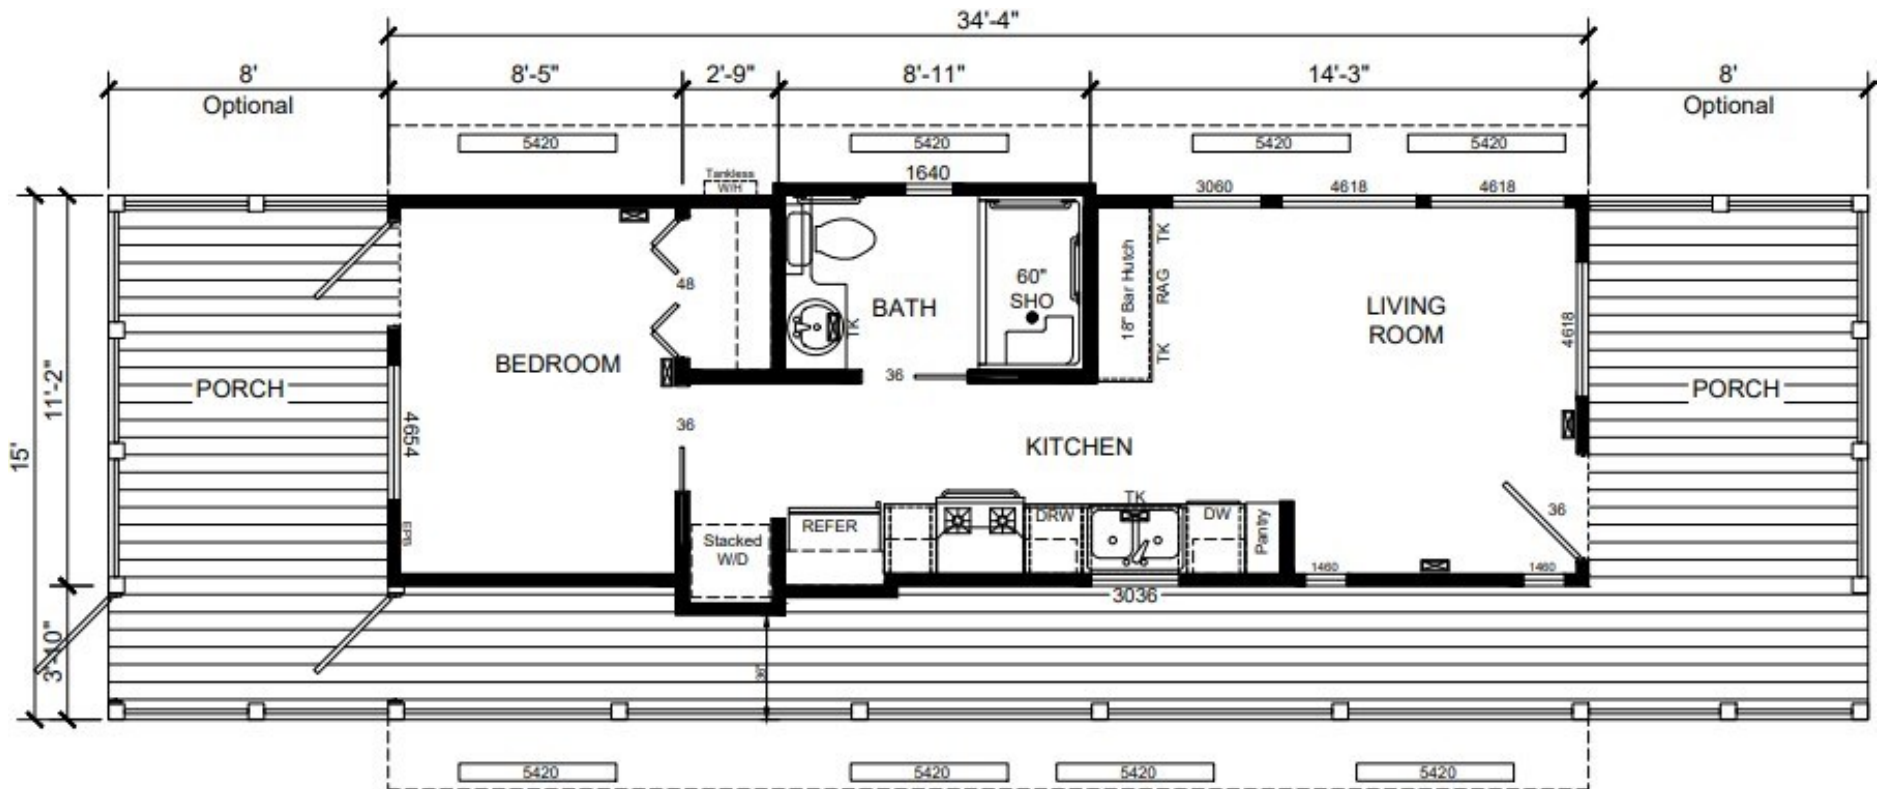

LARK

399 SQFT

view our display models at 1201 U.S. Hwy. 175 W. Athens, TX 75751

(903) 292-5172

www.rrcathens.com

MHDRET00036207/IHB1526

**Recreational
Resort Cottages
and cabins**